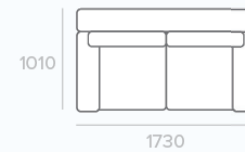

Power headrests provide additional head and neck support when in the reclined position so you can focus on what's in front of you, rather than the ceiling!

USB OUTLETS USB ports located in the hand controller

USB outlets for keeping mobile phones and game controllers ready to go

MEASUREMENTS

3 SEATER

2 SEATER

RECLINER CHAIR

scan QR code to view this product on [synargy.com](https://www.synargy.com)